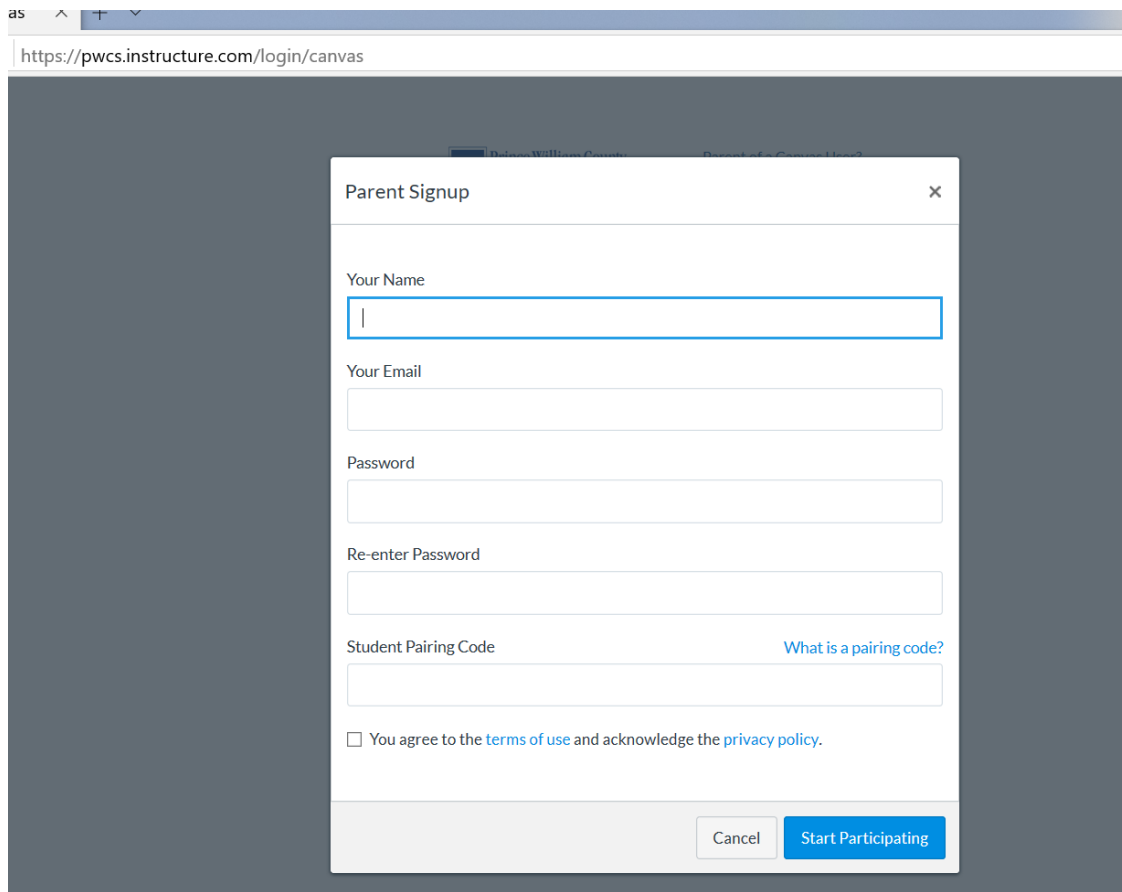

INSTRUCTURE

2. Parents will enter the information requested including the **pairing code** provided to them by their **child** or their child’s **teacher**.

3. To add more students to observe, once logged in, parents will want to click on Account>Observing. Here, they can see who they are already linked to and **add** more children.